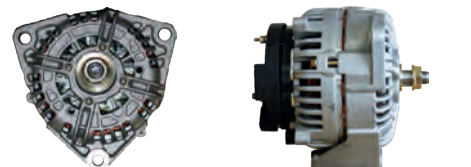

AVI144S3001	24V	110A	G	17mm	-	

A0091549702, A0091549702KZ, A0091549802, A0101549002,
A0101549102
0120469115, 0120469116, 0120469117, 6033GB3014,
6033GB3019, 6033GB3022, 6033GB3027, 6039GB3019,
0986039790, 0986040260, 0986041570