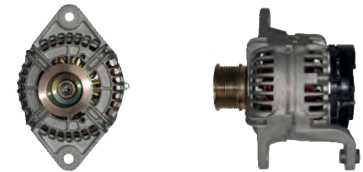

AVi147J3110HD	24V	120A	G	17mm	-

5010589551, 7420466317, 7420862899, 7421429789 0124655008, 0124655012, 0124655013, 0124655019, 0986049350, 0986049360
Upgrade to 861274GB and 861804GB