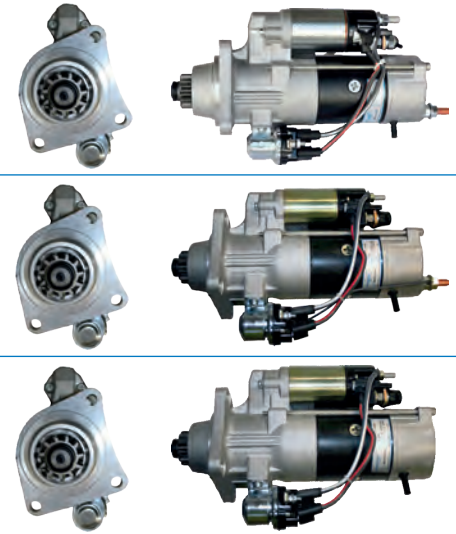

ALTERNATOR	PART NUMBER	VOLTAGE	AMP	EARTH (G) / INSULATE (R)	SHAFT SIZE	PULLEY INFO	
STARTER MOTOR	PART NUMBER		kW		PINION TEETH	PINION SIZE	PINION REST

VOLVO FM9 SERIES continued...

M90R3556SE	24V	6.0kW	G	11t	43	48
20397219, 22344130, 85000148, 85006148, 85013135 M009T61471, M009T61471AM, M9T61471, M9T61471AM						
M90R3538SE	24V	6.0kW	G	11t	43	48
20563533, 20732977, 21025968, 21036377, 21598436, 21598446, 21598449, 85000148, 85000934, 85000937, 85006148, 85013134, M009T61471(AM), M009T61472(AM), M009T61473(AM), M009T61474(AM), M009T64791, M009T64971(AM), M009T64972(AM)						
M90R3555SE	24V	6.0kW	G	11t	43	48
21598436 M009T64973, M9T64973						

VOLVO FM10 SERIES