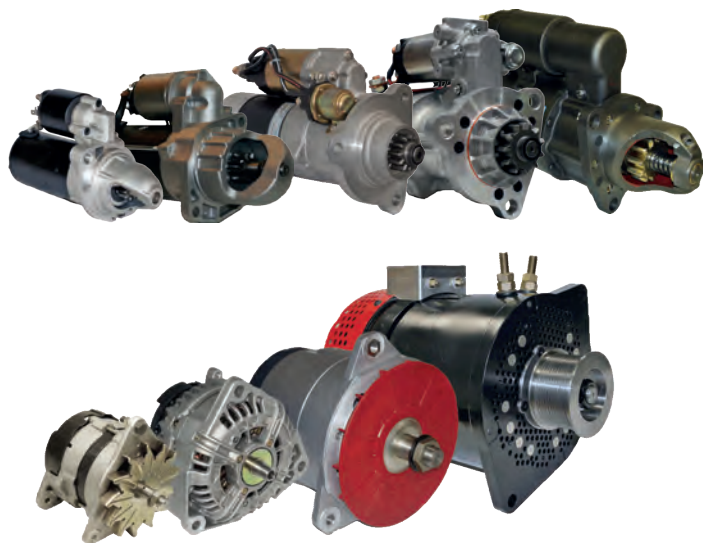

OUR UNIQUE OFFER

Remember that the vast majority of a range comes to you **BRAND NEW**. Of course this offers you OE quality levels, no availability problems due to core shortages but also the advantage of **NO CORE SURCHARGES!** How many times have you sold an alternator or starter only to have your profit wiped out because your supplier won't accept your core? With Prestolite you can simply sell and forget.