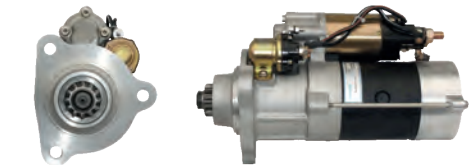

NEW!

M105R3131SE	24V	7.5kW	G	11t	43.5	48

A0071511801, A0071514401
M009T85471, M9T85471