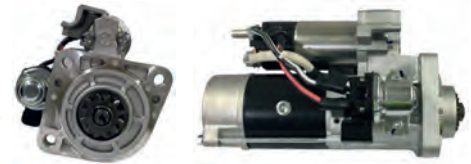

M85R3002SE	24V	5.0kW	G	11t	41	28

51262017237, 51262019237
M008T62771, M008T62771AM,
M8T62771, M8T62771AM

NEW!