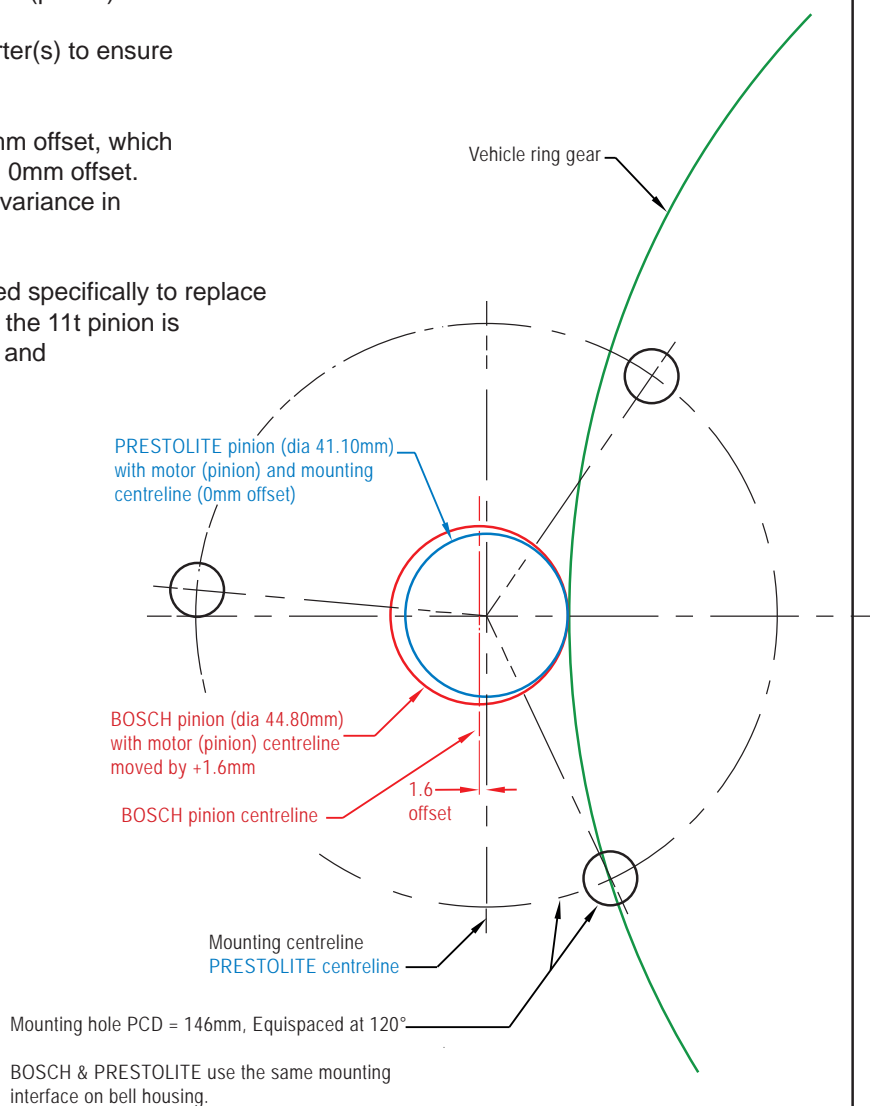

PRESTOLITE 11t DESIGN vs BOSCH 12T PINION DESIGN

The vehicle ring gear has a gear module (profile) of M3 with pressure angle of 14.5°. This must remain the same for the starter(s) to ensure compatibility.

Bosch utilises a 12t design with a 1.6mm offset, which is equivalent to using a 11t design with 0mm offset. The centreline offset compensates for variance in pinion diameter.

The Prestolite M90R has been designed specifically to replace the relevant DAF / Scania starters and the 11t pinion is guaranteed to be a direct replacement and interfaces 100% with vehicle.

If any queries, please contact Technical Helpline on
Tel: +44 (0)208 231 1137
Email: eu_info@prestolite.com